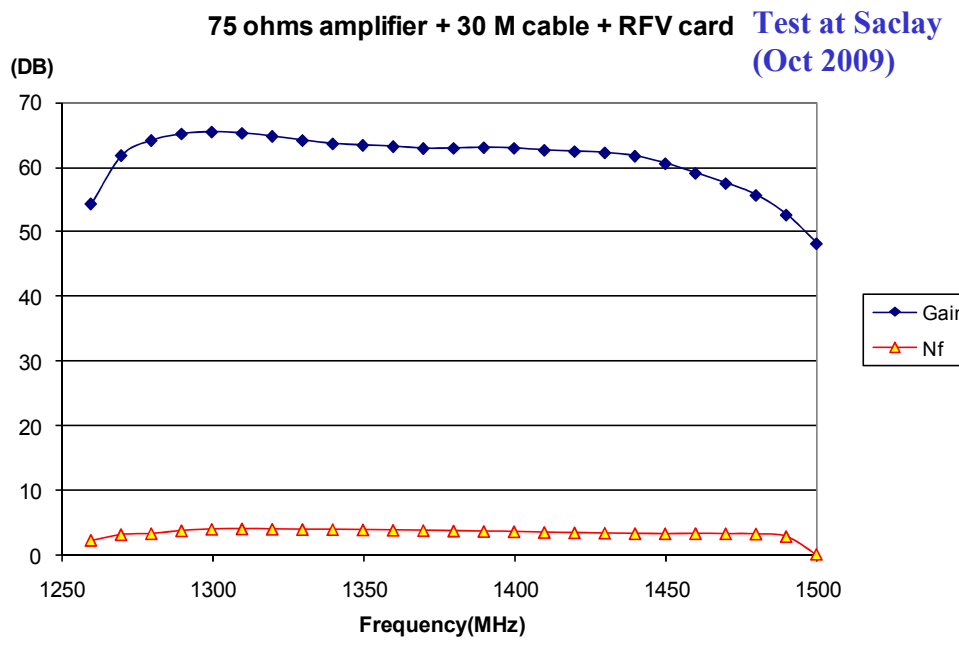

Electronic chain for Pittsburgh test (Nov 2009)

irfu
cea
saclay

Antenna

75 ohms Amplifier card

irfu
cea
saclay

8 channels

Electronic chain for Pittsburgh test (Nov 2009)

irfu
cea
saclay

Electronic chain for Pittsburgh test (Nov 2009)

Test at Pittsburgh (Nov 2009)

irfu
cea
saclay