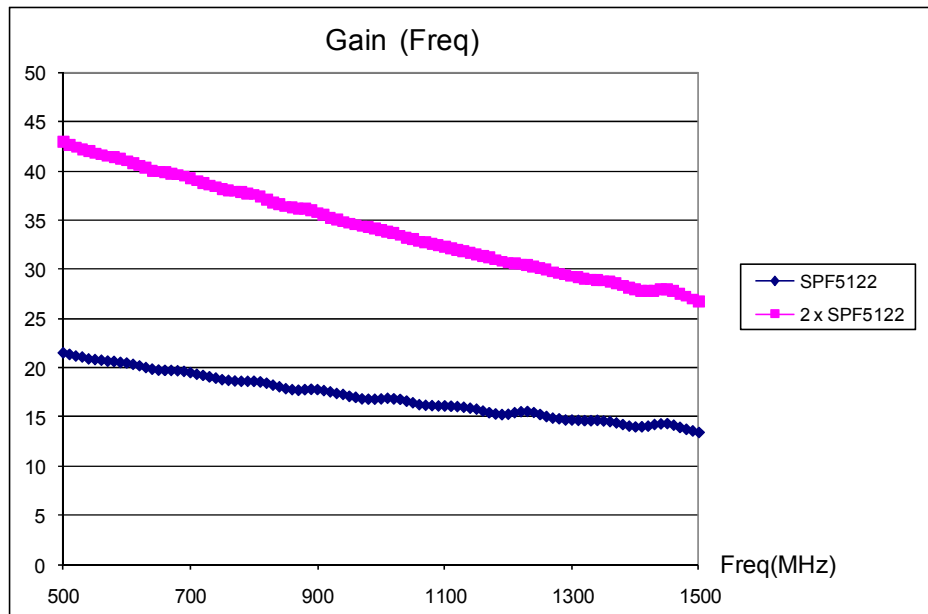

Electronic chain for Pittsburgh test (Nov 2009)

irfu
cea
saclay

Antenna

75 ohms Amplifier card

irfu
cea
saclay

8 channels

Electronic chain for Pittsburgh test (Nov 2009)

irfu
cea
saclay

Electronic chain for Pittsburgh test (Nov 2009)

Test at Pittsburgh (Nov 2009)

irfu
cea
saclay