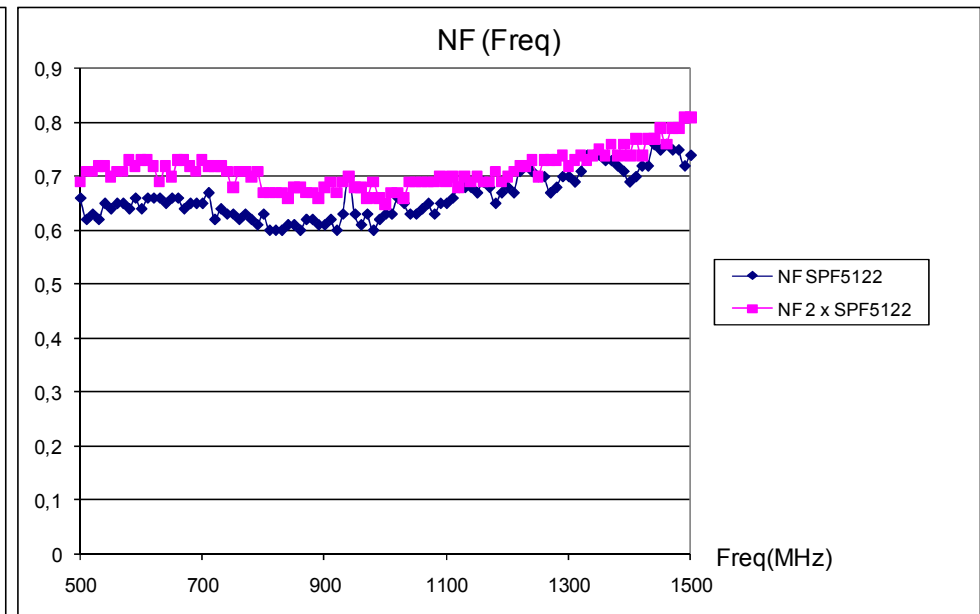

Electronic chain for Pittsburgh test (Nov 2009)

irfu
cea
saclay

Antenna

75 ohms Amplifier card

irfu
cea
saclay

8 channels

Electronic chain for Pittsburgh test (Nov 2009)

irfu
cea
saclay

Electronic chain for Pittsburgh test (Nov 2009)

Test at Pittsburgh (Nov 2009)

irfu
cea
saclay