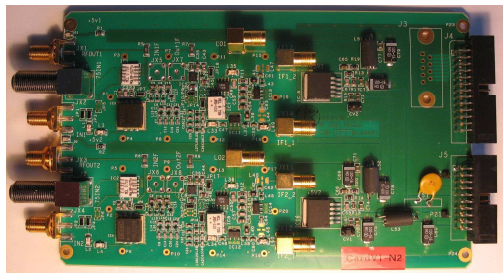

Electronic chain for Pittsburgh test (Nov 2009)

irfu
cea
saclay

Antenna

75 ohms Amplifier card

irfu
cea
saclay

8 channels

Electronic chain for Pittsburgh test (Nov 2009)

irfu
cea
saclay

Electronic chain for Pittsburgh test (Nov 2009)

Test at Pittsburgh (Nov 2009)

irfu
cea
saclay