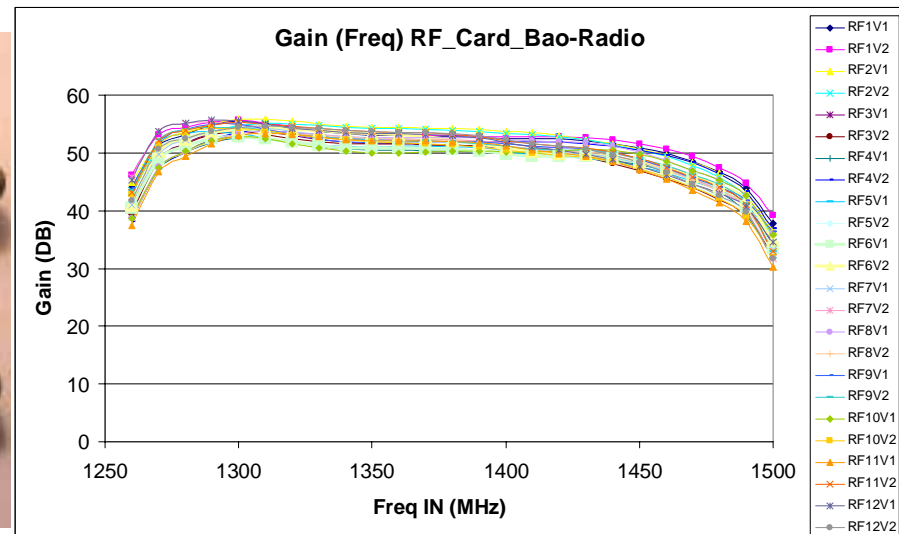

Electronic chain for Pittsburgh test (Nov 2009)

irfu
cea
saclay

RF prototype card (Version V1)

irfu
cea
saclay

24 channels are tested

Amplifier card

irfu
cea
saclay