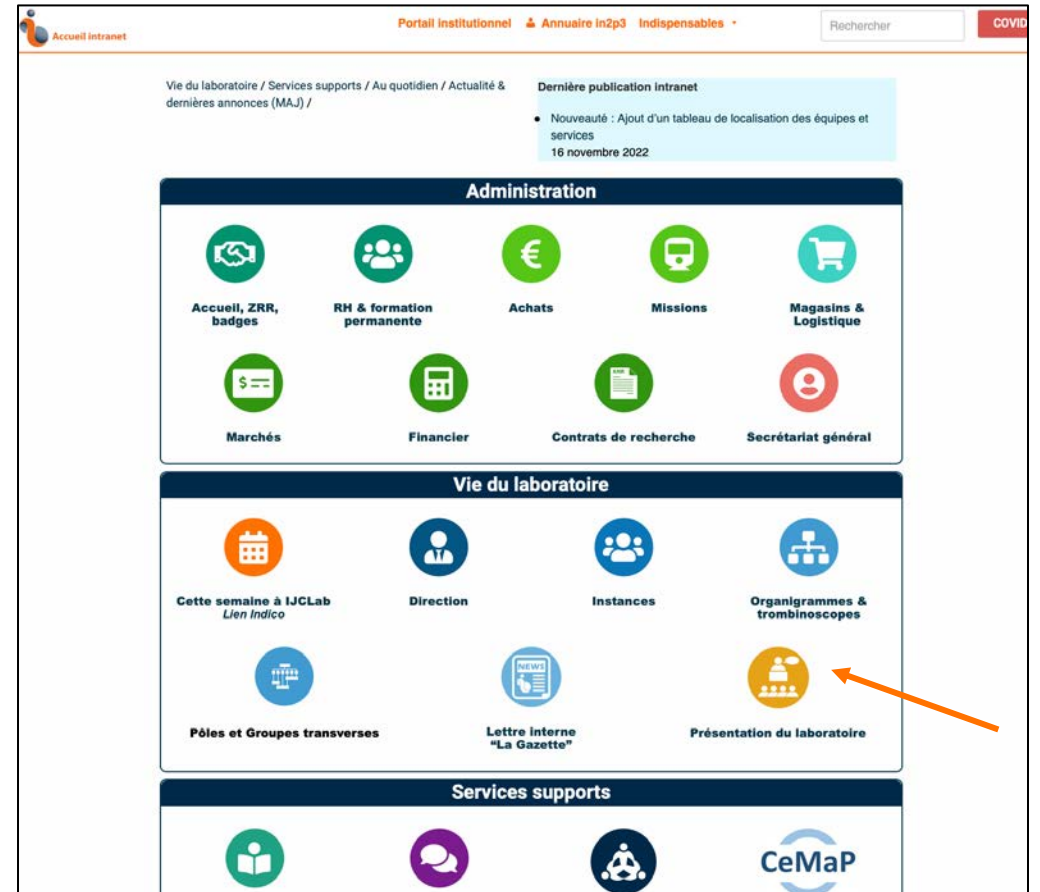

More information on the activities

The web pages

www.ijclab.in2p3.fr

The intranet pages

intranet.ijclab.in2p3.fr

in particular [Présentation du laboratoire](#)

Most of the practical information on the Intranet

Badge, Missions, Purchases, ...

Communication tools (**official logos**, slides and letter models etc.), printing service, **IT helpdesk**, maps...

To get access to the intranet see : <https://support.ijclab.in2p3.fr/2020/04/02/comment-acceder-a-lintranet/>