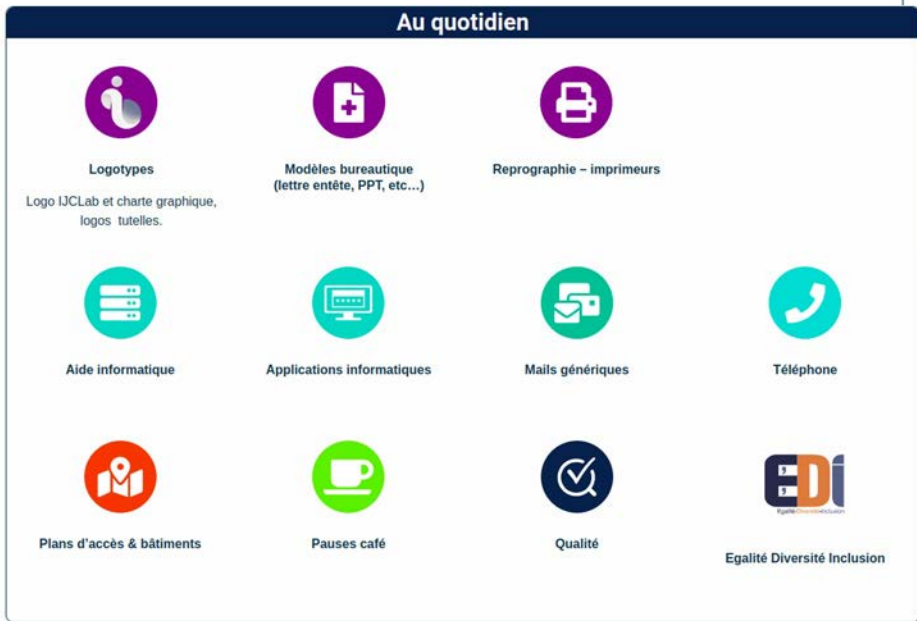

More information on the activities

The web pages

www.ijclab.in2p3.fr

The intranet pages

intranet.ijclab.in2p3.fr

in particular [Présentation du laboratoire](#)

Most of the practical information on the Intranet

Badge, Missions, Purchases, ...

Communication tools (**official logos**, slides and letter models etc.), printing service, **IT helpdesk**, maps...

To get access to the intranet see : <https://support.ijclab.in2p3.fr/2020/04/02/comment-acceder-a-lintranet/>