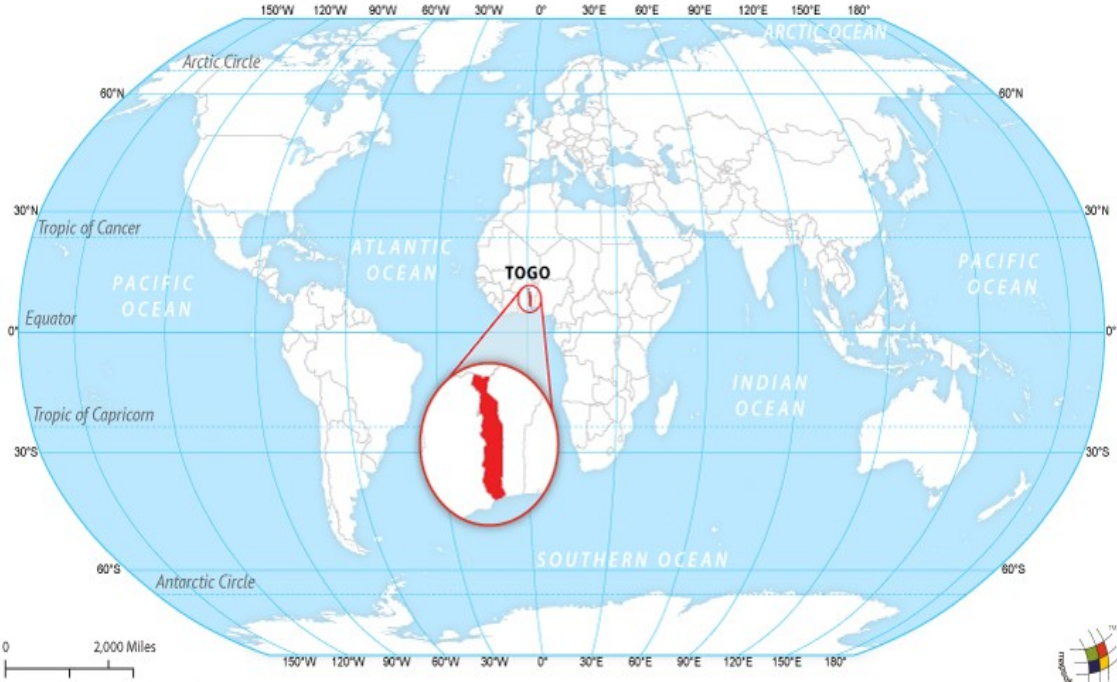

Essodjolo KPATCHA @Donald

Journée des nouveaux entrants du Pôle Théorie

February 02, 2023

Where I am from?

- **Location: West Africa**
- **Capital: Lomé**
- **Area: ~ 57000 km²**
- **Population (2022 estimate): ~ 8.5 Millions**
- **Official language: French**
 - ▶ about 40 different ethnic groups
 - ▶ 02 national languages: **Éwé** and **Kabiye**
- **Higher education:**
 - **02 public universities:**
 - ▶ **Université de Lomé**
 - ▶ **Université de Kara**
 - **about 80 private universities**
 - **E.g.: in 2019, about 90000 students enrolled in higher educational system**
 - ▶ **92% in Bachelor's degree, 6% in Master's degree, and 2% in Doctorate**
 - ▶ **more than 200 theses defended**